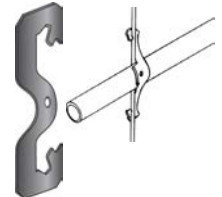

Spring Steel Multi-Function Wire Fastener

Clip for MC, AC or BX supports cable from #12 to #8 in horizontal or vertical positions

Part No.	Vendor No.	Description	Pkg. Qty.	Price /Pkg
44470	FSBX	Multi-size wire fasteners	100	$34.00

Zinc Plated Steel Nail Plate

Protects cable and plastic pipe from nail punctures. Attaches to wood studs with a hammer or wood screws/nails. Required for compliance with NEC 1990 Article 3004A.