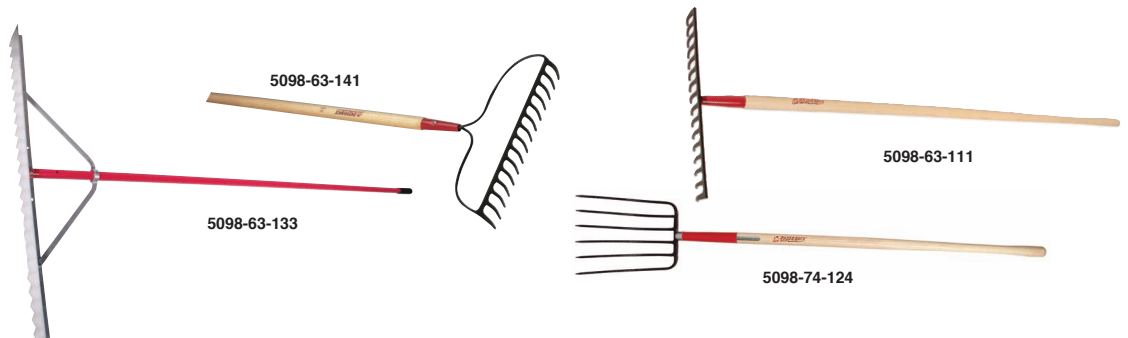

SHOVELS, SPADES, ROOF RIPPERS & HOLE DIGGERS, SCOOPS, RAKES

Spades, Roof Rippers, Irrigation Shovels, and Hole Diggers

Part No.	Model No.	Rating	Description	Blade Size	Handle Type	Price /Each
5098-46-141	46-141	Pro	Notched-Edge Roof Ripper	7.375" x 12"	lacquered premium ash	\$32.10
5098-47-103	47-103	Pro	Closed Back Drain Spade	4.75" x 16"	lacquered premium ash with steel and wood D-Grip	39.99
5098-47-105	47-105	Better	Sharpshooter Drain Spade	4.75" x 16"	lacquered ash with steel and wood D-grip	26.99
5098-45-170	45-170	Best	Fiberglass Handle Drain Spade	4.75" x 16"	fiberglass handle with Big Grip™ poly D-Grip	37.32
5098-47-171	47-171	Pro	Irrigation/Trenching Shovel	4" x 11.5"	lacquered premium ash	22.40

Scoops

Part No.	Model No.	Blade Type	Blade Size	Handle Lgth.	Handle Type	Pkg. Qty.	Lbs./Pkg.	Price /Each
5098-53-101	53-101	#14	15.25" x 19.75"	29"	lacquered ash with Big-Grip™ poly D-grip - Aluminum Blade	6	26 lbs.	\$34.65
5098-53-103	53-103	#10	14.5" x 17.75"	29"	lacquered ash with Big-Grip™ poly D-grip - Aluminum Blade	6	22 lbs.	37.19
5098-53-119	53-119	#10	14.5" x 18"	27"	lacquered ash handle with steel and wood D-grip - Steel Blade	6	38 lbs.	42.49
5098-53-166	53-166	#12	14.75" x 18.75"	29"	Fiberglass with Big-First™ D-Grip - Aluminum Blade	6	23 lbs.	43.43
5098-79-770	79-770	#12	14.75" x 18.75"	29"	lacquered ash with Big-Grip™ poly D-grip - Poly Blade	6	21 lbs.	24.75

Rakes and Forks

Part No.	Model No.	Description	Tines	Thickness	Head Size	Handle Lgth.	Handle Type	Pkg. Qty.	Lbs./Pkg.	Price /Each
5098-63-111	63-111	Forged Level Head Rake	16	1/4"	17" x 3.25"	66"	Lacquered Premium Ash	6	20 lbs.	\$28.69
5098-63-133	63-133	Aluminum Asphalt Lute Rake	28	-	36" x 4"	82"	Aluminum	2KD	11 lbs.	62.52
5098-63-141	63-141	Forged Bow Rake	15	1/4"	16" x 3.25"	60"	Lacquered Premium Ash	6	19 lbs.	31.40
5098-74-124	74-124	Forged Flex-Beam® Manure Fork	6	-	12.5" x 9.5"	48"	Flex-Beam® Reinforced Lacquered Premium Ash	3	12 lbs.	48.59