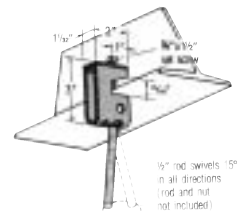

Anchor Straps

Part No.	A	B	UOM /100
48861	10	12-1/4	^
48862	10	14-1/4	—

Swivel Nut Hanger

Part No.	A	UOM /100
48875	3/8-16	^
48876	1/2-13	—

U-Bolt Clamps

Part No.	Channel Size	A	UOM /100
48850	Up to 1-5/8 deep	3-3/8	^
48851	Up to 1-5/8 deep	5	—

Strut Rollers and Trolleys

Single Trolley

Part No.	UOM/Each
49175	^

Double Trolley

Part No.	UOM/Each
49176	^

Beam Clamp With Lock Nut

Part No.	A	UOM /100
48857	3/8	^
48858	1/2	—

Beam Clamp Clevis

Part No.	UOM/100
48859	^

Light-Duty Swivel Rod Hanger

Part No.	UOM/100
48860	^