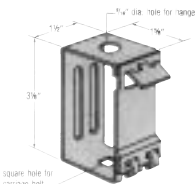

90° Degree Angle Fittings Cont.

4-Hole Splice Channels

Part No.	Channel Size	UOM /100
48754	1-5/8 x 2-7/16	^
48755	1-5/8 x 1-5/8	—
48756	1-5/8 x 13/16	—

U-Connectors For Single Channel or As Ceiling Anchors

Part No.	Channel Size	UOM /100
48766	1-5/8 x 2-7/16	^
48767	1-5/8 x 1-5/8	—
48769	1-5/8 x 13/16	—

Deep U-Connector For Double Channels

Part No.	Channel Size	UOM /100
48772	1-5/8 x 1-5/8	^

Other U-shaped Fittings Also Available

Channel and Electrical Fixture Hanger

Part No.	UOM /100
49230	^

Raceway Channel Closure Strip

Part No.	Description	UOM /100
49245	20 ga. Steel Galv.	^
49246	Ext. Aluminum Alloy	—

Also Available: Other Electrical Raceway, Junction Boxes, Fixture Support Fittings.

Strut Two-Hole Straps

Nom. Size	A	B	C	Part No.	UOM /100
1/2	2-7/8	1/8	9/32	49115	^
3/4	3-1/16	1/8	9/32	49116	—
1	3-7/16	1/8	9/32	49117	—
1-1/4	3-3/4	1/8	9/32	49118	—
1-1/2	4-1/16	1/8	9/32	49119	—
2	5-5/8	1/4	13/32	49120	—
2-1/2	6-3/16	1/4	13/32	49121	—
3	6-3/4	1/4	13/32	49122	—
3-1/2	7-7/16	1/4	13/32	49123	—
4	7-13/16	1/4	13/32	49124	—
5	9-9/16	1/4	13/32	49125	—