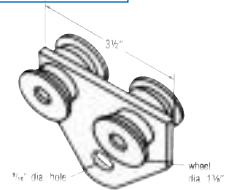

Strut Two-Hole Straps

Nom. Size	A	B	C	Part No.	UOM /100
1/2	2-7/8	1/8	9/32	49115	^
3/4	3-1/16	1/8	9/32	49116	—
1	3-7/16	1/8	9/32	49117	—
1-1/4	3-3/4	1/8	9/32	49118	—
1-1/2	4-1/16	1/8	9/32	49119	—
2	5-5/8	1/4	13/32	49120	—
2-1/2	6-3/16	1/4	13/32	49121	—
3	6-3/4	1/4	13/32	49122	—
3-1/2	7-7/16	1/4	13/32	49123	—
4	7-13/16	1/4	13/32	49124	—
5	9-9/16	1/4	13/32	49125	—

Anchor Straps

Part No.	A	B	UOM /100
48861	10	12-1/4	^
48862	10	14-1/4	—

Swivel Nut Hanger

Part No.	A	UOM /100
48875	3/8-16	^
48876	1/2-13	—

U-Bolt Clamps

Part No.	Channel Size	A	UOM /100
48850	Up to 1-5/8 deep	3-3/8	^
48851	Up to 1-5/8 deep	5	—

Column Insert Spreader Caps

Part No.	UOM/100
48856	^

Strut Rollers and Trolleys

60° Separate Rollers

Part No.	UOM/Each
49165	^

Separate Rollers

Part No.	UOM/Each
49166	^

Also Available: Single/Axel Rollers

Strut Rollers and Trolleys

Single Trolley

Part No.	UOM/Each
49175	^

Double Trolley

Part No.	UOM/Each
49176	^

Beam Clamp With Lock Nut

Part No.	A	UOM /100
48857	3/8	^
48858	1/2	—

Beam Clamp Clevis