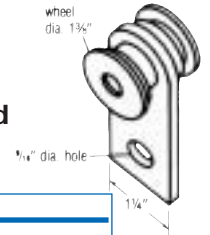

Strut Two-Hole Straps

Nom. Size	A	B	C	Part No.	UOM /100
1/2	2-7/8	1/8	9/32	49115	^
3/4	3-1/16	1/8	9/32	49116	—
1	3-7/16	1/8	9/32	49117	—
1-1/4	3-3/4	1/8	9/32	49118	—
1-1/2	4-1/16	1/8	9/32	49119	—
2	5-5/8	1/4	13/32	49120	—
2-1/2	6-3/16	1/4	13/32	49121	—
3	6-3/4	1/4	13/32	49122	—
3-1/2	7-7/16	1/4	13/32	49123	—
4	7-13/16	1/4	13/32	49124	—
5	9-9/16	1/4	13/32	49125	—

Anchor Straps

Part No.	A	B	UOM /100
48861	10	12-1/4	^
48862	10	14-1/4	—

Swivel Nut Hanger

Part No.	A	UOM /100
48875	3/8-16	^
48876	1/2-13	—

U-Bolt Clamps

Part No.	Channel Size	A	UOM /100
48850	Up to 1-5/8 deep	3-3/8	^
48851	Up to 1-5/8 deep	5	—

Column Insert Spreader Caps

Part No.	UOM/100
48856	^

Strut Rollers and Trolleys

60° Separate Rollers

Part No.	UOM/Each
49165	^

Separate Rollers

Part No.	UOM/Each
49166	^

Also Available: Single/Axel Rollers

Strut Rollers and Trolleys

Single Trolley

Part No.	UOM/Each
49175	^

Double Trolley

Part No.	UOM/Each
49176	^

Beam Clamp With Lock Nut

Part No.	A	UOM /100
48857	3/8	^
48858	1/2	—

Beam Clamp Clevis