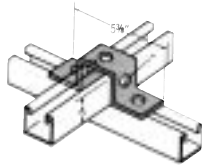

90° Degree Angle Fittings Cont.

4-Hole Splice Channels

Part No.	Channel Size	UOM /100
48754	1-5/8 x 2-7/16	^
48755	1-5/8 x 1-5/8	—
48756	1-5/8 x 13/16	—

U-Connectors For Single Channel or As Ceiling Anchors

Part No.	Channel Size	UOM /100
48766	1-5/8 x 2-7/16	^
48767	1-5/8 x 1-5/8	—
48769	1-5/8 x 13/16	—

Deep U-Connector For Double Channels

Part No.	Channel Size	UOM /100
48772	1-5/8 x 1-5/8	^

Other U-shaped Fittings Also Available

Channel and Electrical Fixture Hanger

Part No.	UOM /100
49230	^

Raceway Channel Closure Strip

Part No.	Description	UOM /100
49245	20 ga. Steel Galv.	^
49246	Ext. Aluminum Alloy	—

Also Available: Other Electrical Raceway, Junction Boxes, Fixture Support Fittings.

Strut Two-Hole Straps

Nom. Size	A	B	C	Part No.	UOM /100
1/2	2-7/8	1/8	9/32	49115	^
3/4	3-1/16	1/8	9/32	49116	—
1	3-7/16	1/8	9/32	49117	—
1-1/4	3-3/4	1/8	9/32	49118	—
1-1/2	4-1/16	1/8	9/32	49119	—
2	5-5/8	1/4	13/32	49120	—
2-1/2	6-3/16	1/4	13/32	49121	—
3	6-3/4	1/4	13/32	49122	—
3-1/2	7-7/16	1/4	13/32	49123	—
4	7-13/16	1/4	13/32	49124	—
5	9-9/16	1/4	13/32	49125	—