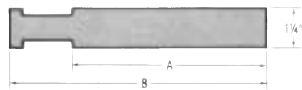

Anchor Straps

Part No.	A	B	UOM /100
48861	10	12-1/4	^
48862	10	14-1/4	—