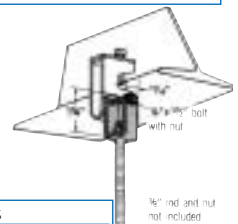

Anchor Straps

Part No.	A	B	UOM /100
48861	10	12-1/4	^
48862	10	14-1/4	—

Swivel Nut Hanger

Part No.	A	UOM /100
48875	3/8-16	^
48876	1/2-13	—

U-Bolt Clamps

Part No.	Channel Size	A	UOM /100
48850	Up to 1-5/8 deep	3-3/8	^
48851	Up to 1-5/8 deep	5	—

Column Insert Spreader Caps

Part No.	UOM/100
48856	^

Strut Rollers and Trolleys

60° Separate Rollers

Part No.	UOM/Each
49165	^

Separate Rollers

Part No.	UOM/Each
49166	^

Also Available: Single/Axel Rollers

Strut Rollers and Trolleys

Single Trolley

Part No.	UOM/Each
49175	^

Double Trolley

Part No.	UOM/Each
49176	^

Beam Clamp With Lock Nut

Part No.	A	UOM /100
48857	3/8	^
48858	1/2	—

Beam Clamp Clevis

Part No.	UOM/100
48859	^

Light-Duty Swivel Rod Hanger

Part No.	UOM/100
48860	^