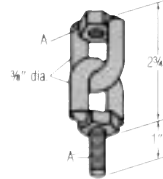

Part No.	Channel Size	UOM /100
48766	1-5/8 x 2-7/16	^
48767	1-5/8 x 1-5/8	—
48769	1-5/8 x 13/16	—

Deep U-Connector For Double Channels

Part No.	Channel Size	UOM /100
48772	1-5/8 x 1-5/8	^

Other U-shaped Fittings Also Available

Channel and Electrical Fixture Hanger

Part No.	UOM /100
49230	^

Raceway Channel Closure Strip

Part No.	Description	UOM /100
49245	20 ga. Steel Galv.	^
49246	Ext. Aluminum Alloy	—

Also Available: Other Electrical Raceway, Junction Boxes, Fixture Support Fittings.

Strut Two-Hole Straps

Nom. Size	A	B	C	Part No.	UOM /100
1/2	2-7/8	1/8	9/32	49115	^
3/4	3-1/16	1/8	9/32	49116	—
1	3-7/16	1/8	9/32	49117	—
1-1/4	3-3/4	1/8	9/32	49118	—
1-1/2	4-1/16	1/8	9/32	49119	—
2	5-5/8	1/4	13/32	49120	—
2-1/2	6-3/16	1/4	13/32	49121	—
3	6-3/4	1/4	13/32	49122	—
3-1/2	7-7/16	1/4	13/32	49123	—
4	7-13/16	1/4	13/32	49124	—
5	9-9/16	1/4	13/32	49125	—

Anchor Straps

Part No.	A	B	UOM /100
48861	10	12-1/4	^
48862	10	14-1/4	—

Swivel Nut Hanger

Part No.	A	UOM /100
48875	3/8-16	^
48876	1/2-13	—

U-Bolt Clamps

Part No.	Channel Size	A	UOM /100
48850	Up to 1-5/8 deep	3-3/8	^
48851	Up to 1-5/8 deep	5	—