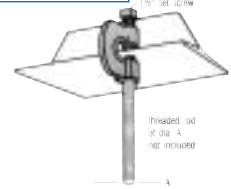

Anchor Straps

Part No.	A	B	UOM /100
48861	10	12-1/4	^
48862	10	14-1/4	—

Swivel Nut Hanger

Part No.	A	UOM /100
48875	3/8-16	^
48876	1/2-13	—

U-Bolt Clamps

Part No.	Channel Size	A	UOM /100
48850	Up to 1-5/8 deep	3-3/8	^
48851	Up to 1-5/8 deep	5	—

Column Insert Spreader Caps

Part No.	UOM/100
48856	^

Strut Rollers and Trolleys

60° Separate Rollers

Part No.	UOM/Each
49165	^

Separate Rollers

Part No.	UOM/Each
49166	^

Also Available: Single/Axel Rollers

Strut Rollers and Trolleys

Single Trolley

Part No.	UOM/Each
49175	^

Double Trolley

Part No.	UOM/Each
49176	^

Beam Clamp With Lock Nut

Part No.	A	UOM /100
48857	3/8	^
48858	1/2	—

Beam Clamp Clevis

Part No.	UOM/100
48859	^

Light-Duty Swivel Rod Hanger

Part No.	UOM/100
48860	^