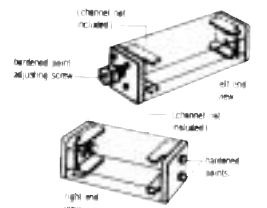

Channel and Electrical Fixture Hanger

Part No.	UOM /100
49230	^

Raceway Channel Closure Strip

Part No.	Description	UOM /100
49245	20 ga. Steel Galv.	^
49246	Ext. Aluminum Alloy	—

Also Available: Other Electrical Raceway, Junction Boxes, Fixture Support Fittings.

Strut Two-Hole Straps

Nom. Size	A	B	C	Part No.	UOM /100
1/2	2-7/8	1/8	9/32	49115	^
3/4	3-1/16	1/8	9/32	49116	—
1	3-7/16	1/8	9/32	49117	—
1-1/4	3-3/4	1/8	9/32	49118	—
1-1/2	4-1/16	1/8	9/32	49119	—
2	5-5/8	1/4	13/32	49120	—
2-1/2	6-3/16	1/4	13/32	49121	—
3	6-3/4	1/4	13/32	49122	—
3-1/2	7-7/16	1/4	13/32	49123	—
4	7-13/16	1/4	13/32	49124	—
5	9-9/16	1/4	13/32	49125	—

Anchor Straps

Part No.	A	B	UOM /100
48861	10	12-1/4	^
48862	10	14-1/4	—

Swivel Nut Hanger

Part No.	A	UOM /100
48875	3/8-16	^
48876	1/2-13	—

U-Bolt Clamps

Part No.	Channel Size	A	UOM /100
48850	Up to 1-5/8 deep	3-3/8	^
48851	Up to 1-5/8 deep	5	—