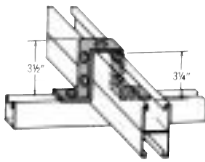

90° Degree Angle Fittings Cont.

4-Hole Splice Channels

Part No.	Channel Size	UOM /100
48754	1-5/8 x 2-7/16	^
48755	1-5/8 x 1-5/8	—
48756	1-5/8 x 13/16	—

U-Connectors For Single Channel or As Ceiling Anchors

Part No.	Channel Size	UOM /100
48766	1-5/8 x 2-7/16	^
48767	1-5/8 x 1-5/8	—
48769	1-5/8 x 13/16	—

Deep U-Connector For Double Channels

Part No.	Channel Size	UOM /100
48772	1-5/8 x 1-5/8	^

Other U-shaped Fittings Also Available

Channel and Electrical Fixture Hanger

Part No.	UOM /100
49230	^

Raceway Channel Closure Strip

Part No.	Description	UOM /100
49245	20 ga. Steel Galv.	^
49246	Ext. Aluminum Alloy	—

Also Available: Other Electrical Raceway, Junction Boxes, Fixture Support Fittings.

Strut Two-Hole Straps

Nom. Size	A	B	C	Part No.	UOM /100
1/2	2-7/8	1/8	9/32	49115	^
3/4	3-1/16	1/8	9/32	49116	—
1	3-7/16	1/8	9/32	49117	—
1-1/4	3-3/4	1/8	9/32	49118	—
1-1/2	4-1/16	1/8	9/32	49119	—
2	5-5/8	1/4	13/32	49120	—
2-1/2	6-3/16	1/4	13/32	49121	—
3	6-3/4	1/4	13/32	49122	—
3-1/2	7-7/16	1/4	13/32	49123	—
4	7-13/16	1/4	13/32	49124	—
5	9-9/16	1/4	13/32	49125	—